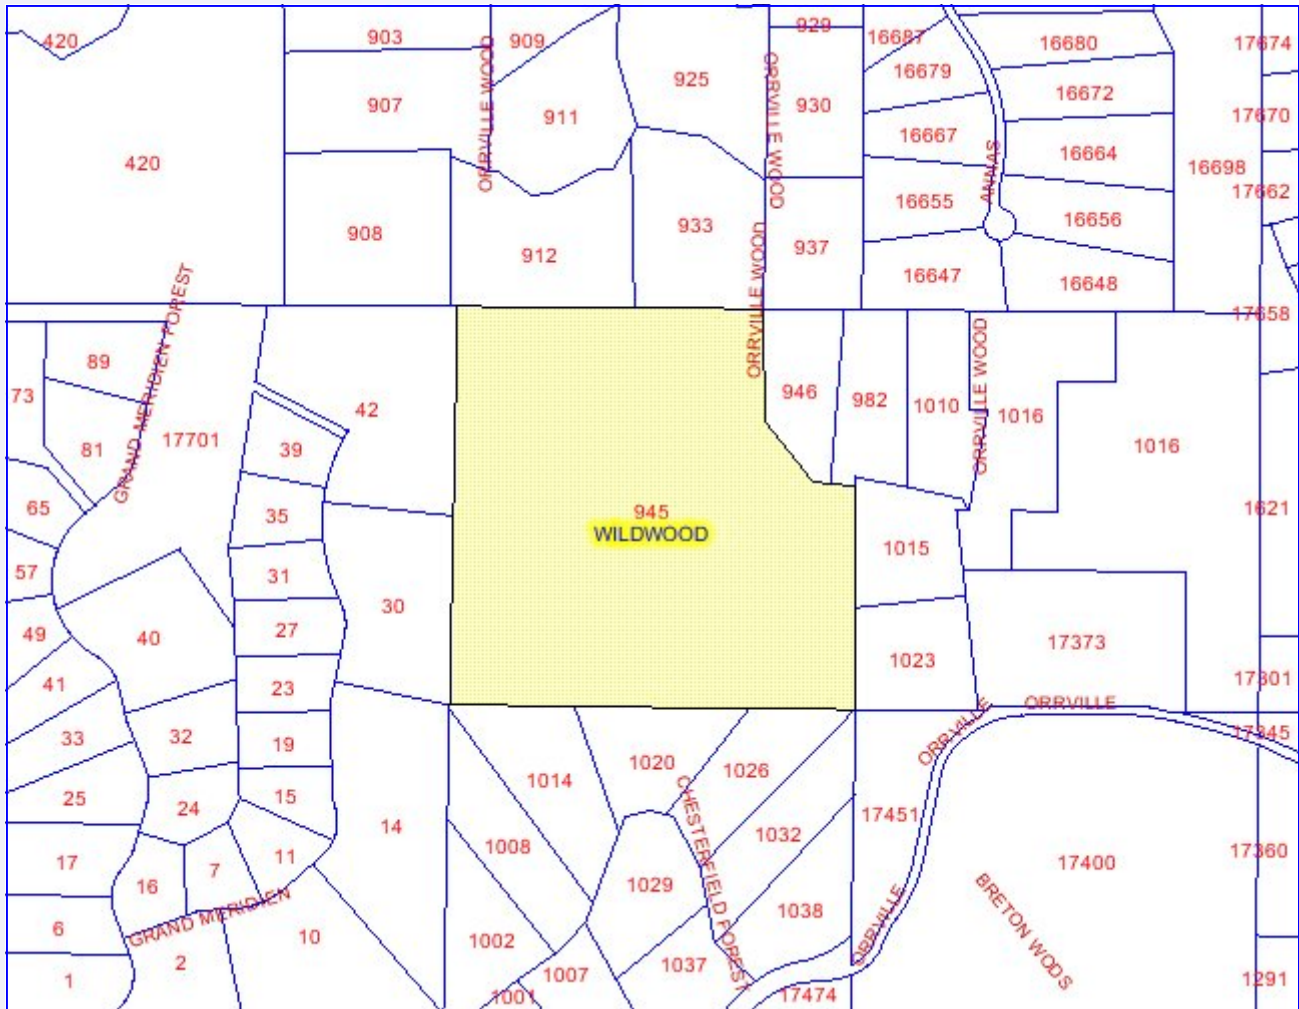

FOR SALE

**945 Orrville Woods Lane.
Wildwood, Mo. 63005**

SALE PRICE: \$899,000

**Mature Wooded Property
Lot Size: 37.00± Acres
Zoned: NU
Rockwood School District**

DIRECTIONS: From Wild Horse Creek Rd. to left on Eather-ton Rd. to left on Orrville Rd. to left on Orrville Woods Ln. to property on left.

Area Information / Property Description

County	St. Louis		
Subdivision	None		
School District	Rockwood		
High School	Lafayette		
Middle School	Rockwood Valley		
Elementary School	Chesterfield		
Lot Size	37.00± Acres		
Lot Description	Wooded		
Street Access	Private / Paved		
Taxes	\$5,632		
Associations Fees & Restrictions	None		
Utilities	Water: None /	Sewer: None	
	Electric: Yes /	Gas: None	
	Phone: Yes /	Cable: None	