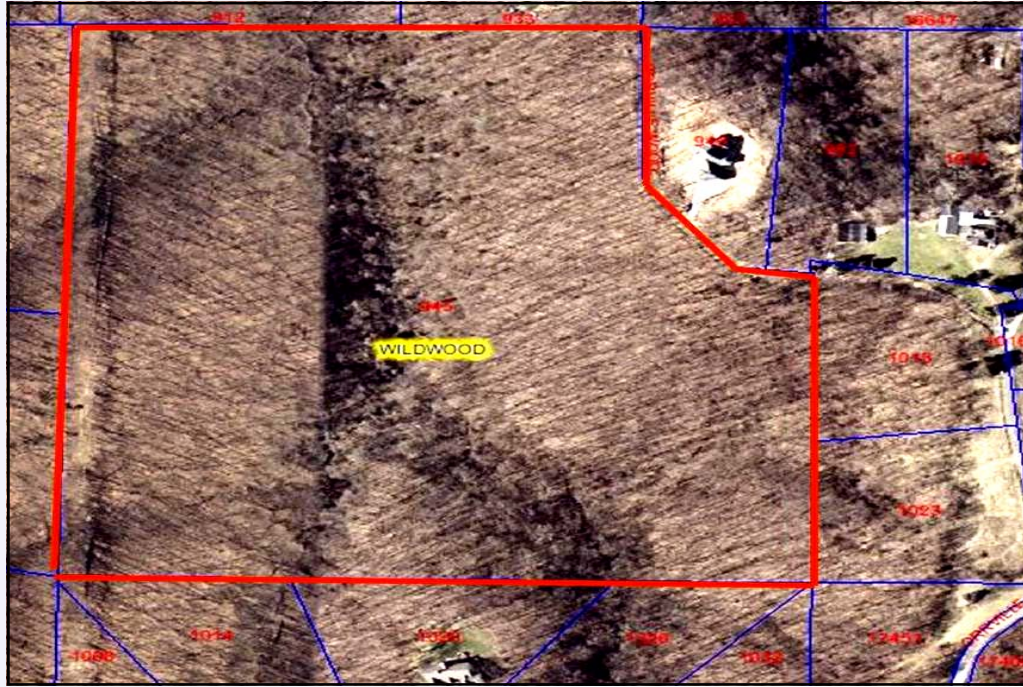

FOR SALE

**945 Orrville Woods Lane.
Wildwood, Mo. 63005**

SALE PRICE: \$899,000

**Mature Wooded Property
Lot Size: 37.00± Acres
Zoned: NU
Rockwood School District**

DIRECTIONS: From Wild Horse Creek Rd. to left on Eather-ton Rd. to left on Orrville Rd. to left on Orrville Woods Ln. to property on left.

Area Information / Property Description

County	St. Louis		
Subdivision	None		
School District	Rockwood		
High School	Lafayette		
Middle School	Rockwood Valley		
Elementary School	Chesterfield		
Lot Size	37.00± Acres		
Lot Description	Wooded		
Street Access	Private / Paved		
Taxes	\$5,632		
Associations Fees & Restrictions	None		
Utilities	Water: None /	Sewer: None	
	Electric: Yes /	Gas: None	
	Phone: Yes /	Cable: None	