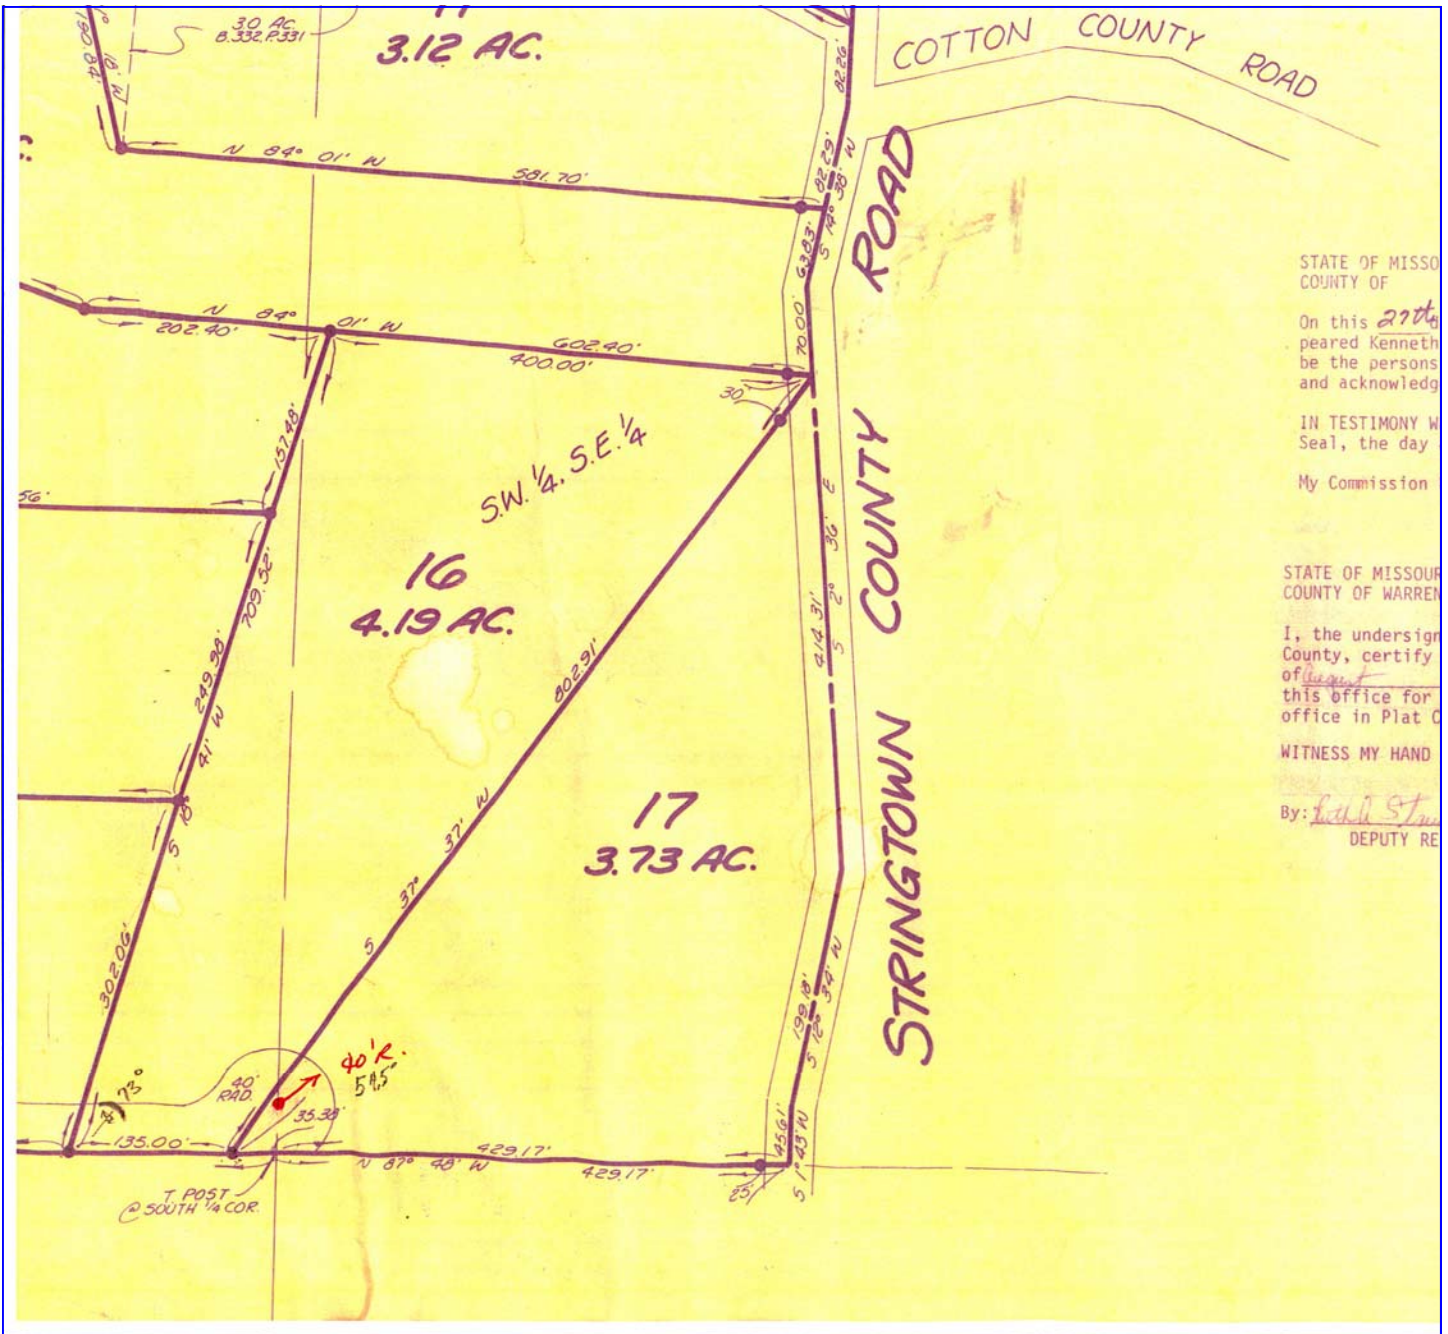

FOR SALE

**11729 Rodeo Dr.
Foristell, Mo. 63390**

SALE PRICE: \$132,000

**Lot 16 & 17 To Be Sold Together
7.92± Acres
Secluded Property With
No Restrictions
Wright City School District**

DIRECTIONS:

From Foristell exit to left on North Outer Service Rd. to right on Cotton Rd. take Cotton Rd. to end make right and quick left in Cotton Acres.

County	Warren
Subdivision	Cotton Patch Acres
School District	Wright City
High School	Wright City
Middle School	Wright City
Elementary School	Wright City
Lot Size	7.92± Acres
Lot Description	Open & Wooded
Street Access	Gravel
Taxes	500 2006
Associations Fees & Restrictions	None
Utilities	Water Community / Shared Sewer: Septic
	Electric: Yes / Gas: None
	Phone: Yes / Cable: None