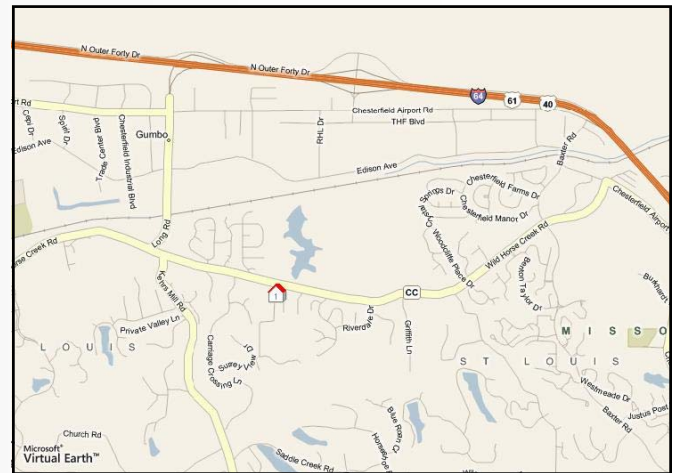

FOR SALE

**699 Wild Horse Ridge Rd
Chesterfield, Mo. 63005**

SALE PRICE: \$807,500

**4.25± ACRES
OPEN & WOODED
IN THE HEART OF CHESTERFIELD
ROCKWOOD SCHOOL DISTRICT**

DIRECTIONS: From Wild Horse Creek rd. east of Long Rd. to right on Wild Horse Ridge Rd. to just past Bentley Place on right.

Area Information / Property Description

County	St. Louis		
Subdivision	None		
School District	Rockwood		
High School	Lafayette		
Middle School	Crestview		
Elementary School	Wild Horse		
Lot Size	4.25± Acres		
Lot Description	Open & Wooded		
Street Access	Private / Paved		
Taxes	\$1,193.00		2007
Associations Fees & Restrictions	None		
Utilities	Water: None	/	Sewer: None
	Electric: Yes	/	Gas: None
	Phone: Yes	/	Cable: None